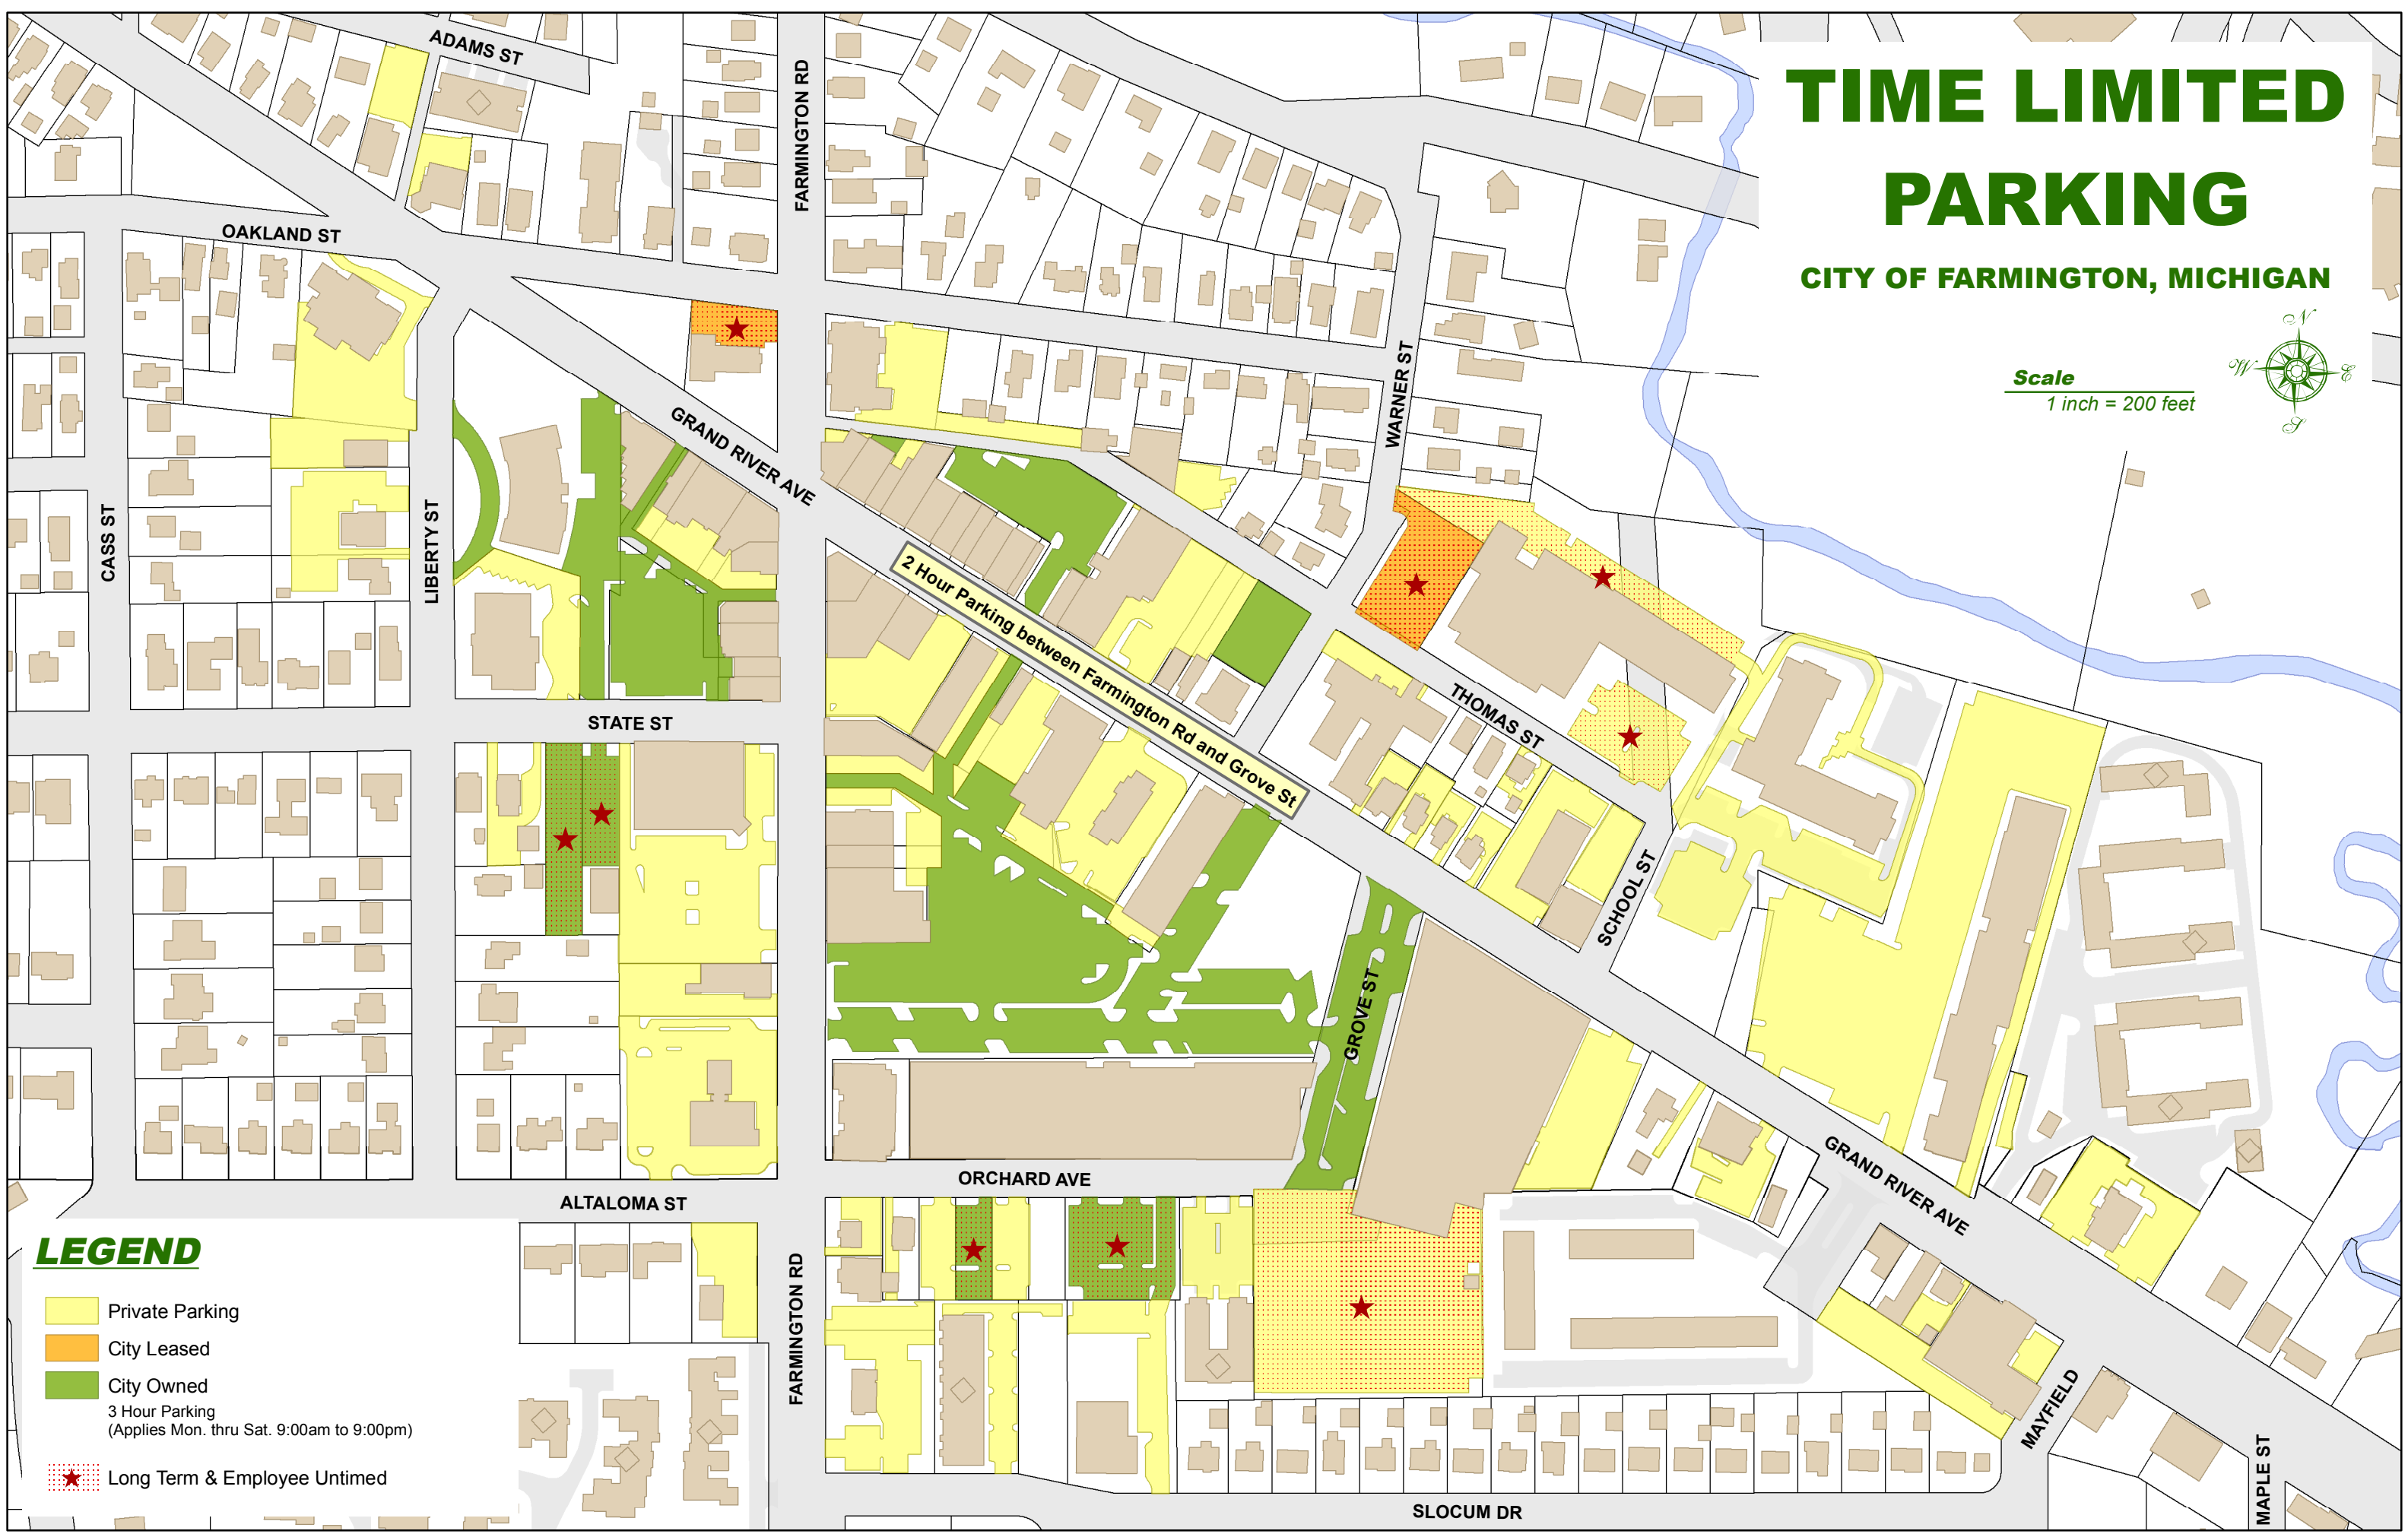

# TIME LIMITED PARKING

CITY OF FARMINGTON, MICHIGAN

Scale  
1 inch = 200 feet

## LEGEND

- Private Parking
- City Leased
- City Owned  
3 Hour Parking  
(Applies Mon. thru Sat. 9:00am to 9:00pm)
- Long Term & Employee Untimed